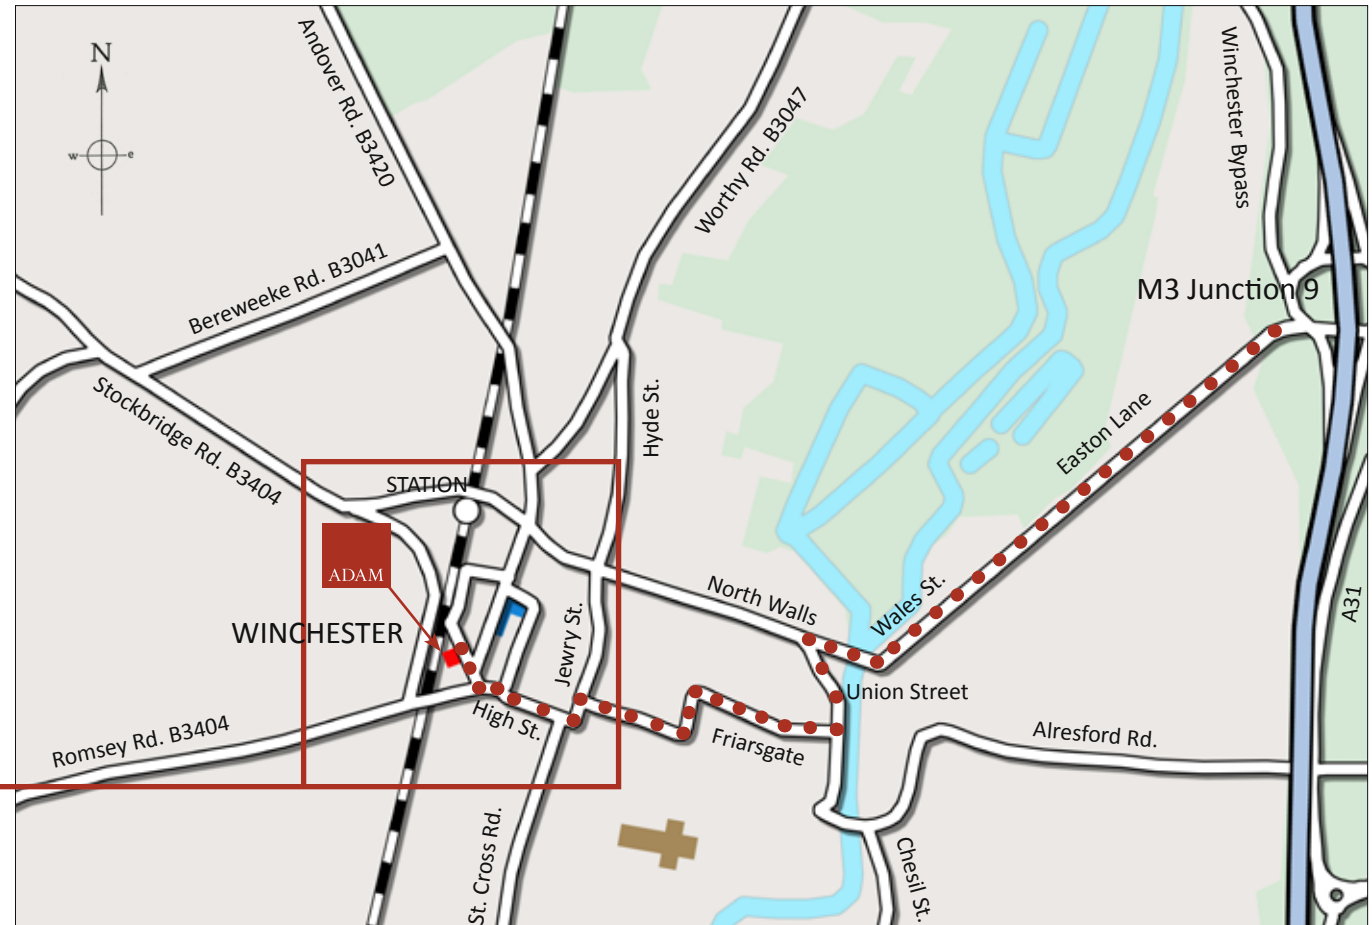

## BY CAR (From M3)

M3 Junction 9 - Take West exit from roundabout into Easton Lane - 0.3 miles

At roundabout take second exit remaining on Easton Lane - 0.48 miles

Road name changes to Wales Street - 0.24 miles  
 Road name changes to Durngate Place - 60 metres

Road name changes to North Walls - 90 metres  
 Turn left into Union Street B3404 - 200 metres

Staying on B3404 turn right into Friarsgate - 0.43 miles

Staying on B3404 turn left into Jewry Street - 240 metres

Staying on B3404 turn right into High Street - 90 metres

At mini roundabout by Westgate Hotel turn right into Upper High Street - 80 metres  
 ADAM Architecture is on the left.

Visitors may park in the company carpark, but will need to obtain a pass from reception to operate the barrier. Nearest public car park is Tower Street.

## BY TRAIN

Approximately 48 minutes from London Waterloo followed by a 5 minute walk.